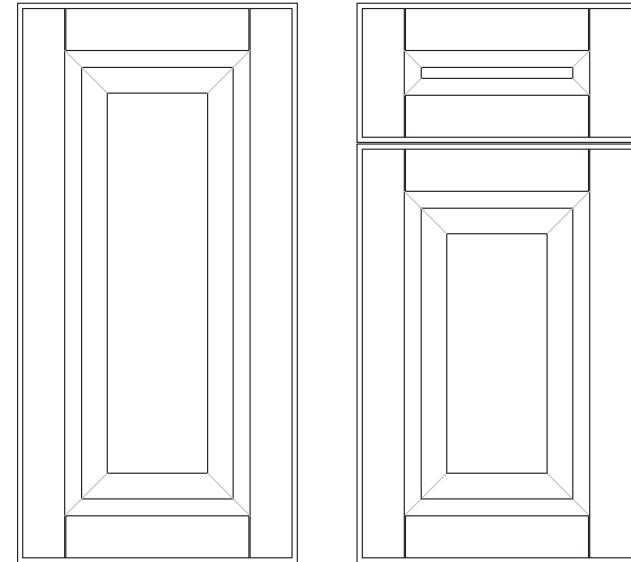

**DOOR  
SPECS**

---

## Classic White (CW)

- Full Overlay Frameless Cabinets (Euro-Style)
- Painted Doors w/ Solid Wood Frames and Raised MDF Center Panels
- Flat Center Panels on Top Drawers Only
- All 3/4" Plywood Box Construction
- Solid Wood Drawer Boxes w/ Under Mount Slides
- Soft Close Drawers and Doors

CABINET DOOR STYLES  
**CLASSIC COLLECTION**

---